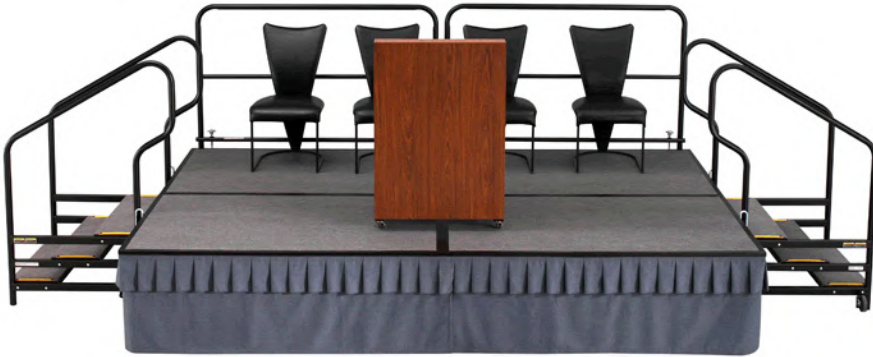

Optional Extras:

- Table Trolley
- Linen

COCKTAIL TABLES

SICO SOCIALISER

SICO® Cocktail tables are available in multi or single height options with folding tops. Designed to complement seating or standing for any venue. Made with a high-pressure cherry wood laminate top and SICO® Armor-Edge® protective perimeter and a powder coated finish for added durability.

Optional Extras:

- Linen

SICO TWO TIER SERVER

The SICO® two tier server table allows a beautifully presented service to be completely set up in the kitchen, then rolled into use by just one person. Suitable for use as portable bars, registration desks, or buffet set-ups, take advantage of the storage racks for holding extra supplies.

Optional Extras:

- Linen

STAGES

SICO MOBILE FOLDING

The SICO® mobile folding stage system 1830 x 2440mm, available with height adjustment capabilities of 41-61cm, finished with a black wear resistant carpet. Designed to be handled and set up by just one person with each stage component rolling freely.