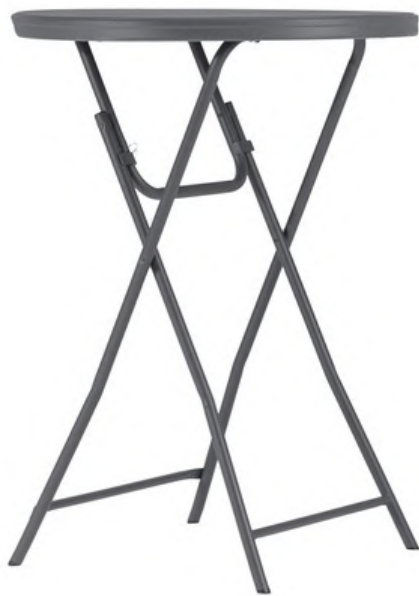

Optional Extras:

- Table Trolley
- Linen

COCKTAIL TABLES

SICO SOCIALISER

SICO® Cocktail tables are available in multi or single height options with folding tops. Designed to complement seating or standing for any venue. Made with a high-pressure cherry wood laminate top and SICO® Armor-Edge® protective perimeter and a powder coated finish for added durability.

Optional Extras:

- Table Trolley
- Linen

ZOWN COCKTAIL

Folding leg cocktail table, suitable for events or conferences. Featuring a high-density polyethylene top and powder-coated steel structure. Lightweight and easy to fold suitable for use without linen.

Optional Extras:

- Table Trolley
- Linen

3-POD COCKTAIL

Elegant and simple, the 3-Pod table is particularly suitable for bars and cafés as it does not suffer from exposure to bad weather. The 3-Pod supporting structure is made of aluminium with 3 adjustable supporting feet and the table surface is moulded Polypropylene.