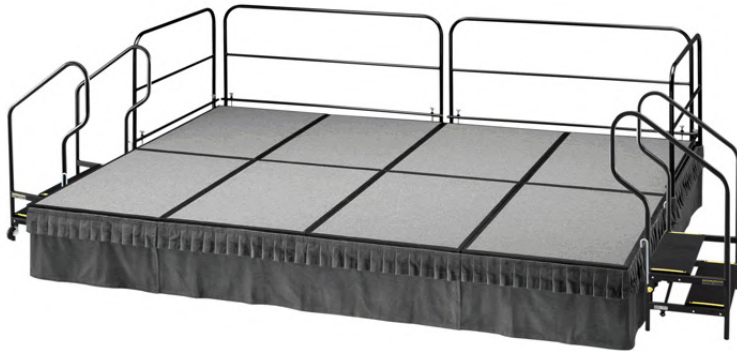

Optional Extras:

- Linen

SICO TWO TIER SERVER

The SICO® two tier server table allows a beautifully presented service to be completely set up in the kitchen, then rolled into use by just one person. Suitable for use as portable bars, registration desks, or buffet set-ups, take advantage of the storage racks for holding extra supplies.

Optional Extras:

- Linen

STAGES

SICO MOBILE FOLDING

The SICO® mobile folding stage system 1830 x 2440mm, available with height adjustment capabilities of 41-61cm, finished with a black wear resistant carpet. Designed to be handled and set up by just one person with each stage component rolling freely.